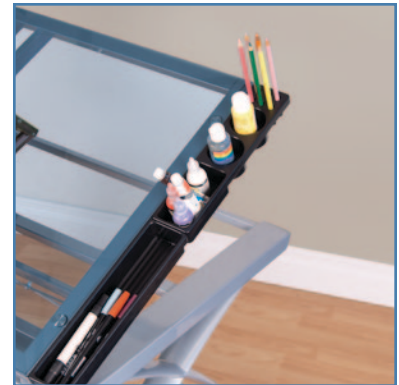

#13179 Studio Stool and
 #10054 Drawer Organizer Sold Separately

Futura Craft Station

#10050 Silver/Blue Glass

UPC: 8-15104-10050-7

- Overall Dimensions: 43.25" W x 24" D x 31.5" – 45" H
- Main Work Surface: 38" W x 24" D
- Tempered Blue Safety Glass Top
- Top Angle Adjustment from Flat to 35 Degrees
- Three Plastic Molded Slide-Out Drawers for Storage which can be Mounted on Left or Right Side of Table
- Four Removable Side Trays for Supplies
- Pencil Storage Drawer: 28" W x 10" D
- Heavy Gauge Steel Construction for Durability
- Slide-Up Pencil Ledge: 24"
- Four Floor Levelers for Stability
- Can be Used as a Light Table